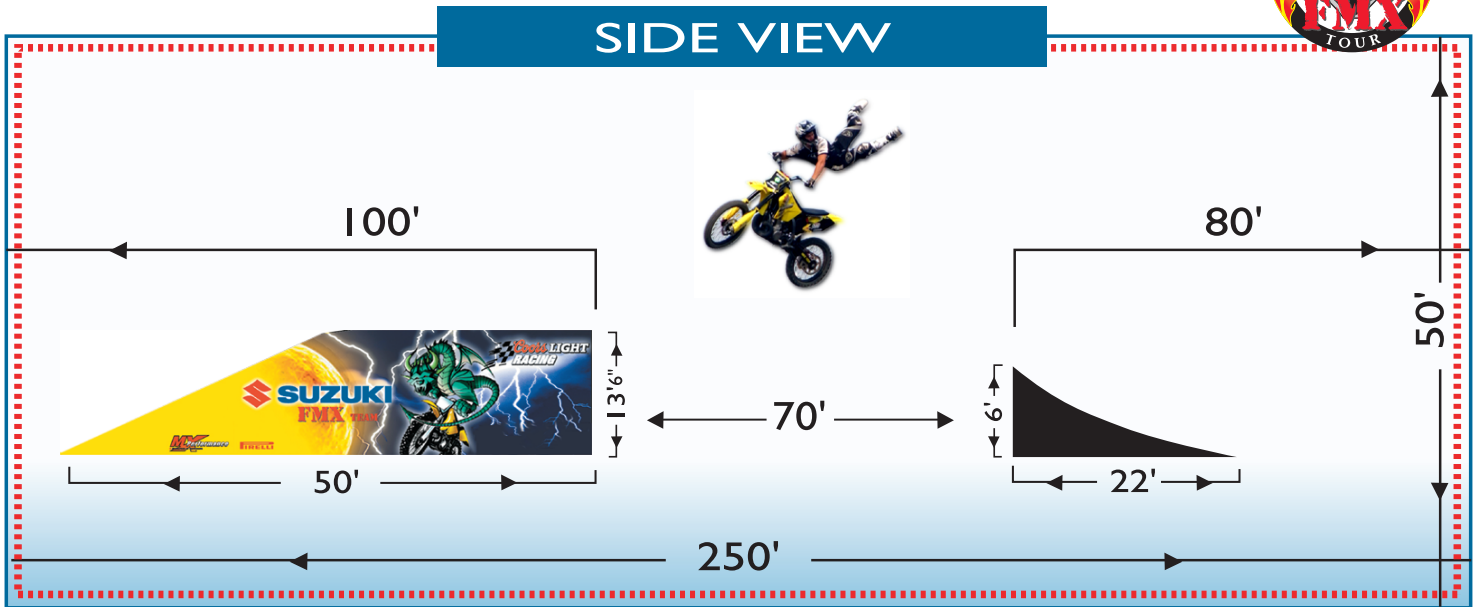

FMX Tour Layout

..... security perimeter

Event requirements:

We require a 250' x 50' areas minimum (additional length is useful up to 300 feet). The event must provide electricity to the performance area and provide crowd control around the security perimeter. This only needs to be sufficient to keep spectators out of the performance area at all time.