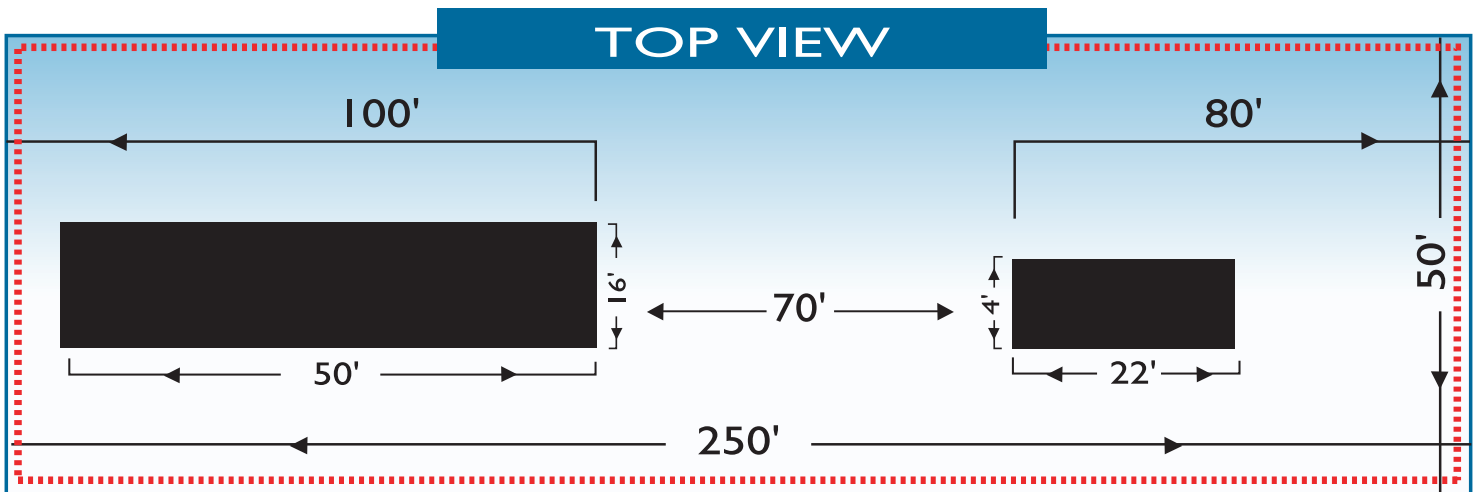

FMX Tour Layout

..... security perimeter

Event requirements:

We require a 250' x 50' areas minimum (additional length is useful up to 300 feet). The event must provide electricity to the performance area and provide crowd control around the security perimeter. This only needs to be sufficient to keep spectators out of the performance area at all time.